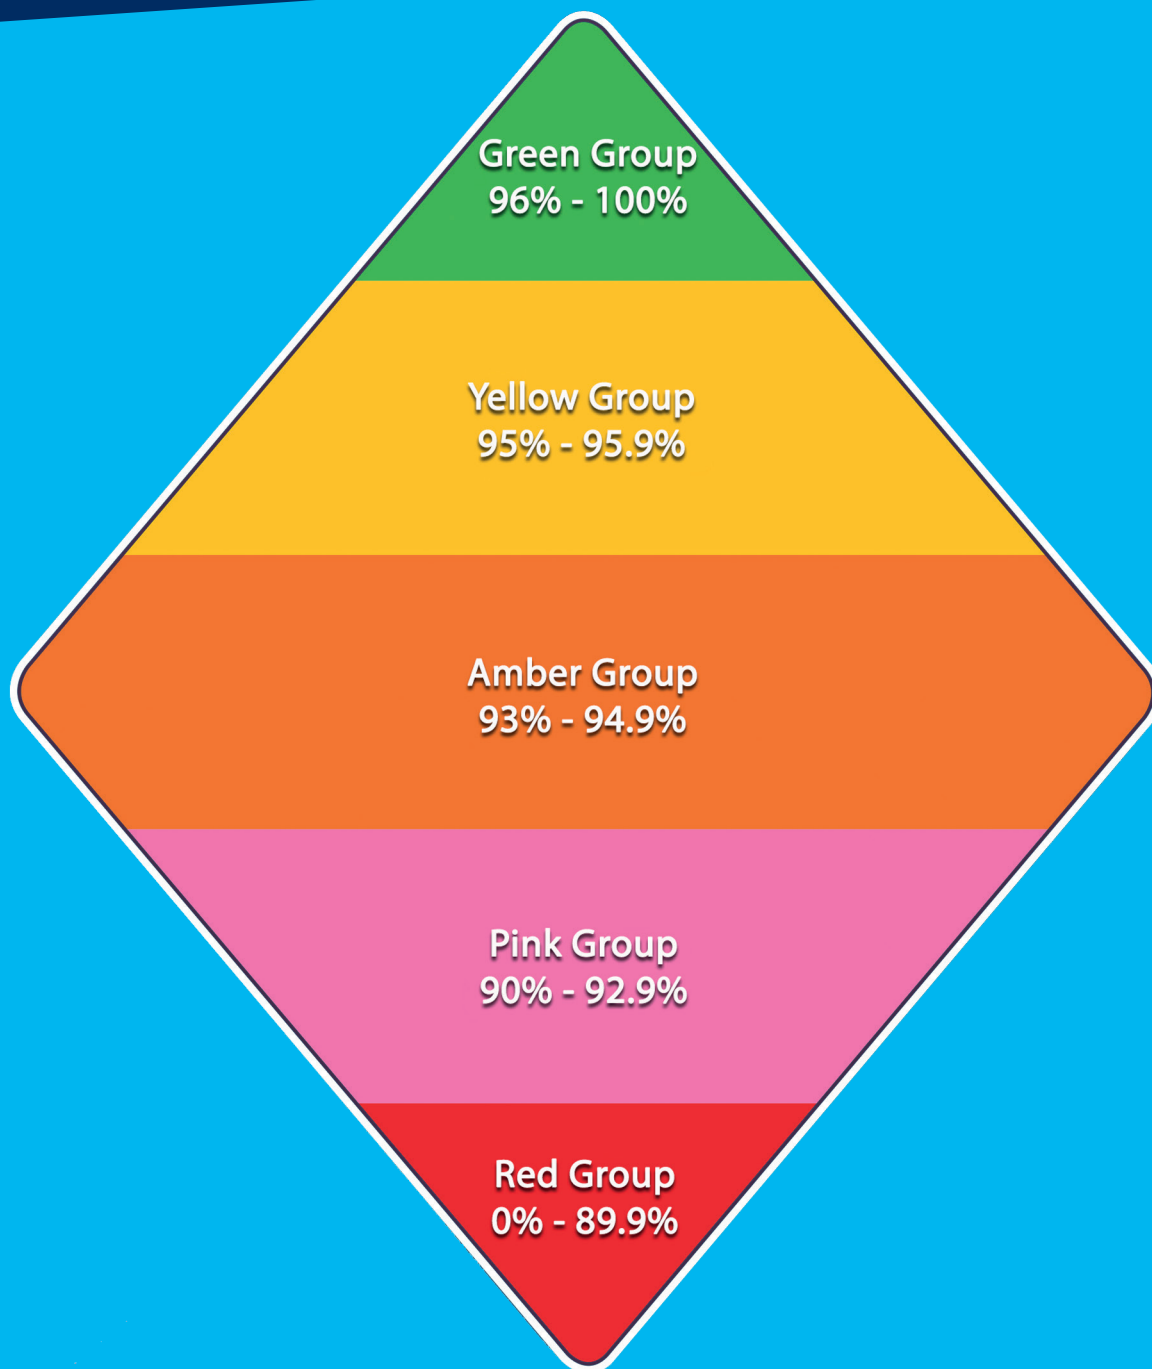

Attendance Diamond

Attendance Groups

Green	No risk
Yellow	Risk of underachievement
Amber	Serious risk of underachievement
Pink	Severe risk of underachievement
Red	Extreme risk - Court action